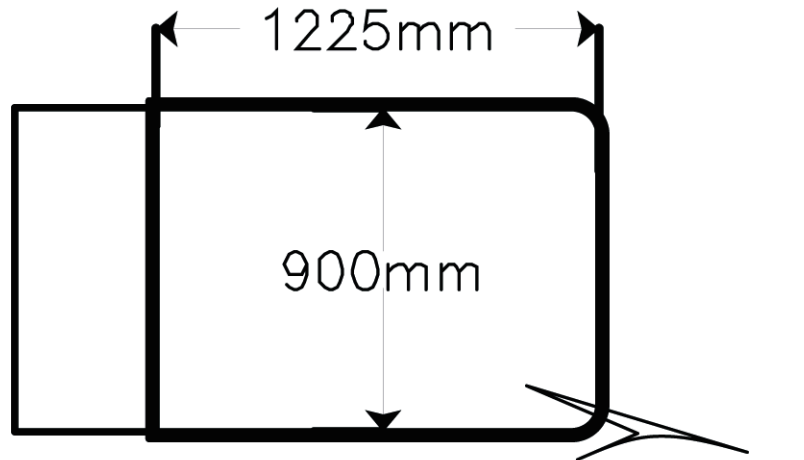

# CYCLES MAXIMUS CARGO TRIKE INTERNAL DIMENSIONS AND CAPACITY

Drop Down  
Tailgate for  
Large Loads .  
Removable Hood  
on Soft Top for  
High Loads .

SOFT TOP 945

HARD TOP 930

Batteries on Electric Models  
positioned in this space.

Long or Large Flat loads ; can be carried  
on main body with soft top removed.

## Sizes .

Max Payload