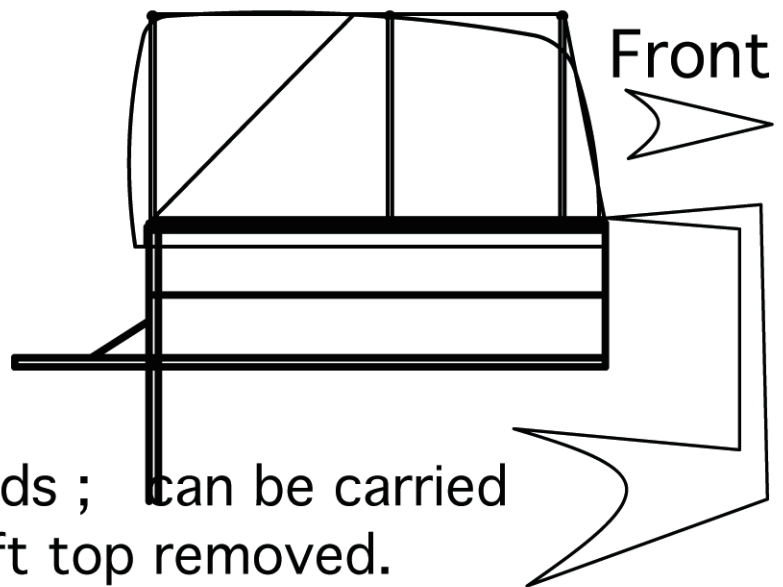

# CYCLES MAXIMUS CARGO TRIKE INTERNAL DIMENSIONS AND CAPACITY

Drop Down  
Tailgate for  
Large Loads .  
Removable Hood  
on Soft Top for  
High Loads .

SOFT TOP 945

HARD TOP 930

Batteries on Electric Models  
positioned in this space.