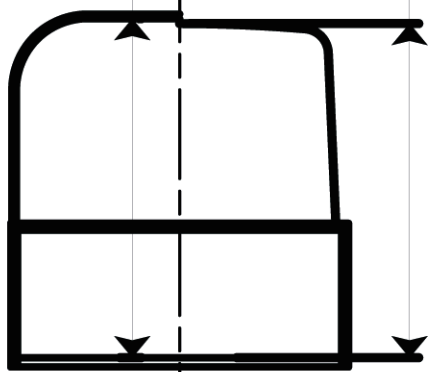

# CYCLES MAXIMUS CARGO TRIKE INTERNAL DIMENSIONS AND CAPACITY

Drop Down  
Tailgate for  
Large Loads .  
Removable Hood  
on Soft Top for  
High Loads .

SOFT TOP 945

HARD TOP 930

Batteries on Electric Models  
positioned in this space.

Long or Large Flat loads ; can be carried  
on main body with soft top removed.

## Sizes .

Max Payload